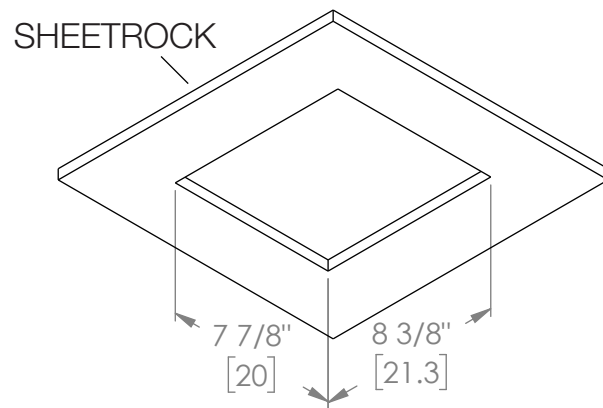

*900 lumens when set to 2700K

ReVent®

DETAILED DIMENSIONS 50/70/80 CFM MODELS

ReVent®

DETAILED DIMENSIONS 90/110 CFM MODELS

ReVent®

DETAILED DIMENSIONS 130/150 CFM MODELS