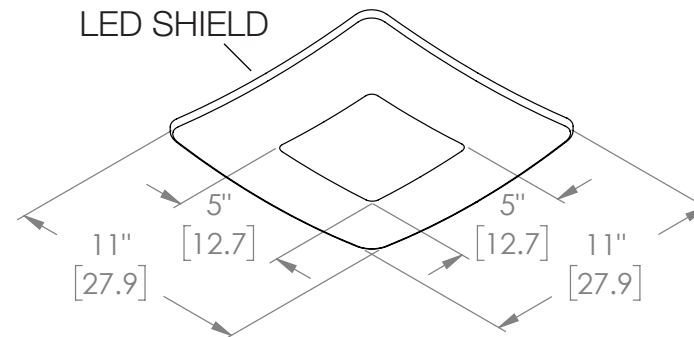

*900 lumens when set to 2700K

ReVent®

DETAILED DIMENSIONS 50/70/80 CFM MODELS

ReVent®

DETAILED DIMENSIONS 90/110 CFM MODELS

ReVent®

DETAILED DIMENSIONS 130/150 CFM MODELS