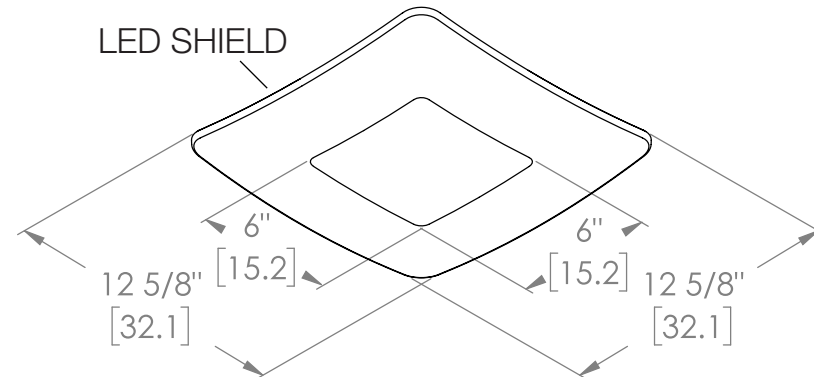

*900 lumens when set to 2700K

ReVent®

DETAILED DIMENSIONS 50/70/80 CFM MODELS

ReVent®

DETAILED DIMENSIONS 90/110 CFM MODELS

ReVent®

DETAILED DIMENSIONS 130/150 CFM MODELS