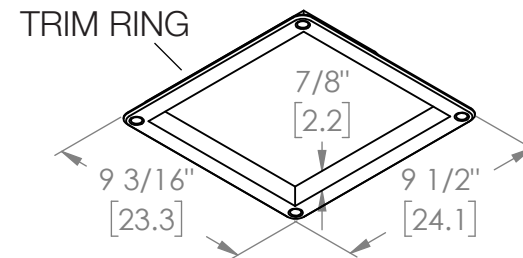

*900 lumens when set to 2700K

ReVent®

DETAILED DIMENSIONS 50/70/80 CFM MODELS

ReVent®

DETAILED DIMENSIONS 90/110 CFM MODELS

ReVent®

DETAILED DIMENSIONS 130/150 CFM MODELS