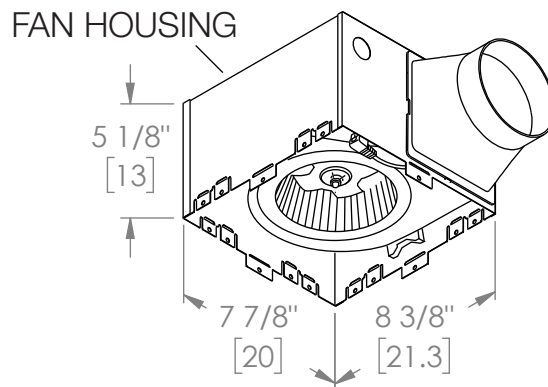

*900 lumens when set to 2700K

ReVent®

DETAILED DIMENSIONS 50/70/80 CFM MODELS

ReVent®

DETAILED DIMENSIONS 90/110 CFM MODELS

ReVent®

DETAILED DIMENSIONS 130/150 CFM MODELS