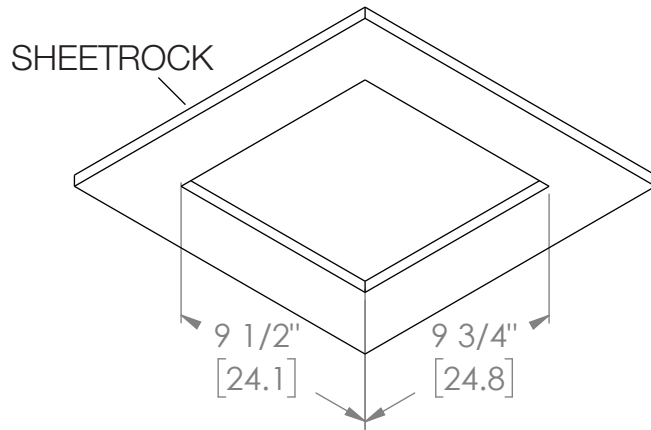

*900 lumens when set to 2700K

ReVent®

DETAILED DIMENSIONS 50/70/80 CFM MODELS

ReVent®

DETAILED DIMENSIONS 90/110 CFM MODELS

ReVent®

DETAILED DIMENSIONS 130/150 CFM MODELS