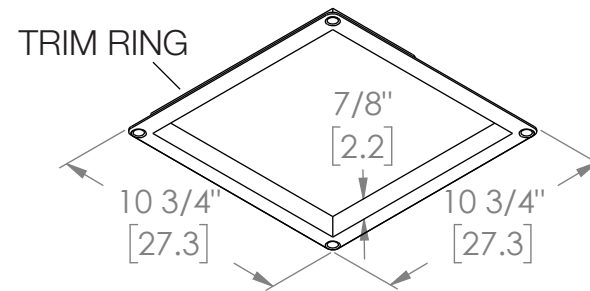

*900 lumens when set to 2700K

ReVent®

DETAILED DIMENSIONS 50/70/80 CFM MODELS

ReVent®

DETAILED DIMENSIONS 90/110 CFM MODELS

ReVent®

DETAILED DIMENSIONS 130/150 CFM MODELS