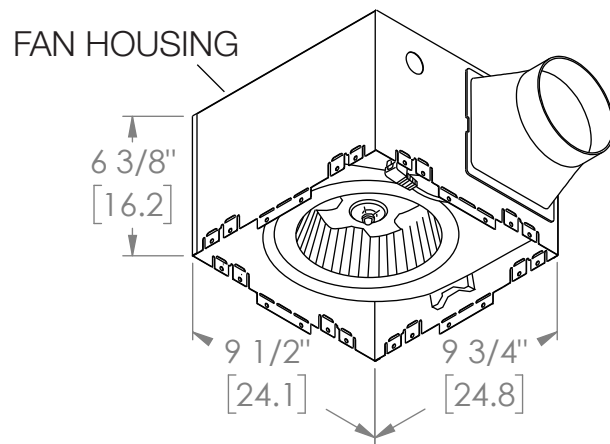

*900 lumens when set to 2700K

ReVent®

DETAILED DIMENSIONS 50/70/80 CFM MODELS

ReVent®

DETAILED DIMENSIONS 90/110 CFM MODELS

ReVent®

DETAILED DIMENSIONS 130/150 CFM MODELS