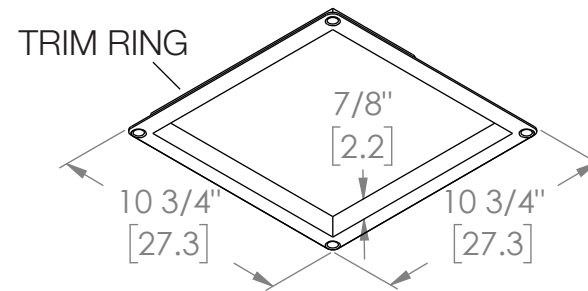

ReVent[®]

with **SheetLock[®]**
 INSTALLS IN HALF THE TIME

Sleek shield adds subtle designer look to your bathroom.

High Airflow, Low Sound.

MODEL	CFM	SONE				
RVS50	50	0.3		✓	✓	✓
RVS70	70	0.7	✓	✓	✓	✓
RVS80	80	0.8	✓	✓	✓	✓
RVS90	90	0.7	✓	✓	✓	✓
RVS110	110	1.3	✓	✓	✓	✓
RVS130	130	1.0	✓	✓	✓	✓
RVS150	150	1.0	✓	✓	✓	✓

ReVent®

DETAILED DIMENSIONS 50/70/80 CFM MODELS

ReVent®

DETAILED DIMENSIONS 90/110 CFM MODELS

ReVent®

DETAILED DIMENSIONS 130/150 CFM MODELS