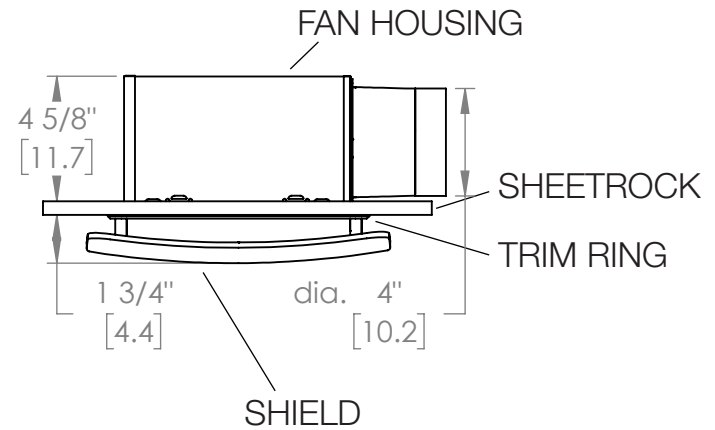

ReVent[®]

with **SheetLock[®]**
 INSTALLS IN HALF THE TIME

Sleek shield adds subtle designer look to your bathroom.

High Airflow, Low Sound.

MODEL	CFM	SONE				
RVS50	50	0.3		✓	✓	✓
RVS70	70	0.7	✓	✓	✓	✓
RVS80	80	0.8	✓	✓	✓	✓
RVS90	90	0.7	✓	✓	✓	✓
RVS110	110	1.3	✓	✓	✓	✓
RVS130	130	1.0	✓	✓	✓	✓
RVS150	150	1.0	✓	✓	✓	✓

ReVent®

DETAILED DIMENSIONS 50/70/80 CFM MODELS

ReVent®

DETAILED DIMENSIONS 90/110 CFM MODELS

ReVent®

DETAILED DIMENSIONS 130/150 CFM MODELS