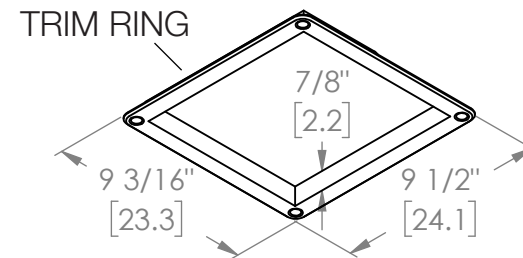

ReVent[®]

with **SheetLock[®]**
 INSTALLS IN HALF THE TIME

Sleek shield adds subtle designer look to your bathroom.

High Airflow, Low Sound.

MODEL	CFM	SONE				
RVS50	50	0.3		✓	✓	✓
RVS70	70	0.7	✓	✓	✓	✓
RVS80	80	0.8	✓	✓	✓	✓
RVS90	90	0.7	✓	✓	✓	✓
RVS110	110	1.3	✓	✓	✓	✓
RVS130	130	1.0	✓	✓	✓	✓
RVS150	150	1.0	✓	✓	✓	✓

ReVent®

DETAILED DIMENSIONS 50/70/80 CFM MODELS

ReVent®

DETAILED DIMENSIONS 90/110 CFM MODELS

ReVent®

DETAILED DIMENSIONS 130/150 CFM MODELS