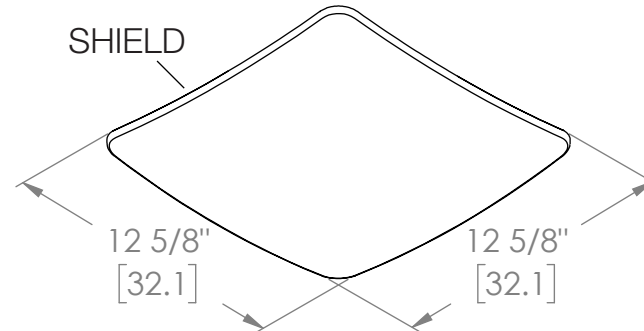

ReVent[®]

with **SheetLock[®]**
 INSTALLS IN HALF THE TIME

Sleek shield adds subtle designer look to your bathroom.

High Airflow, Low Sound.

MODEL	CFM	SONE				
RVS50	50	0.3		✓	✓	✓
RVS70	70	0.7	✓	✓	✓	✓
RVS80	80	0.8	✓	✓	✓	✓
RVS90	90	0.7	✓	✓	✓	✓
RVS110	110	1.3	✓	✓	✓	✓
RVS130	130	1.0	✓	✓	✓	✓
RVS150	150	1.0	✓	✓	✓	✓

ReVent®

DETAILED DIMENSIONS 50/70/80 CFM MODELS

ReVent®

DETAILED DIMENSIONS 90/110 CFM MODELS

ReVent®

DETAILED DIMENSIONS 130/150 CFM MODELS