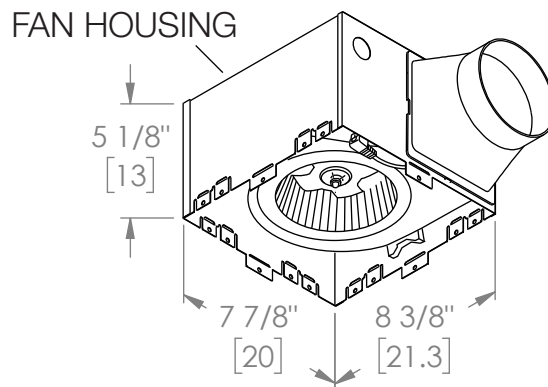

ReVent[®]

with **SheetLock[®]**
 INSTALLS IN HALF THE TIME

Sleek shield adds subtle designer look to your bathroom.

High Airflow, Low Sound.

MODEL	CFM	SONE				
RVS50	50	0.3		✓	✓	✓
RVS70	70	0.7	✓	✓	✓	✓
RVS80	80	0.8	✓	✓	✓	✓
RVS90	90	0.7	✓	✓	✓	✓
RVS110	110	1.3	✓	✓	✓	✓
RVS130	130	1.0	✓	✓	✓	✓
RVS150	150	1.0	✓	✓	✓	✓

ReVent®

DETAILED DIMENSIONS 50/70/80 CFM MODELS

ReVent®

DETAILED DIMENSIONS 90/110 CFM MODELS

ReVent®

DETAILED DIMENSIONS 130/150 CFM MODELS