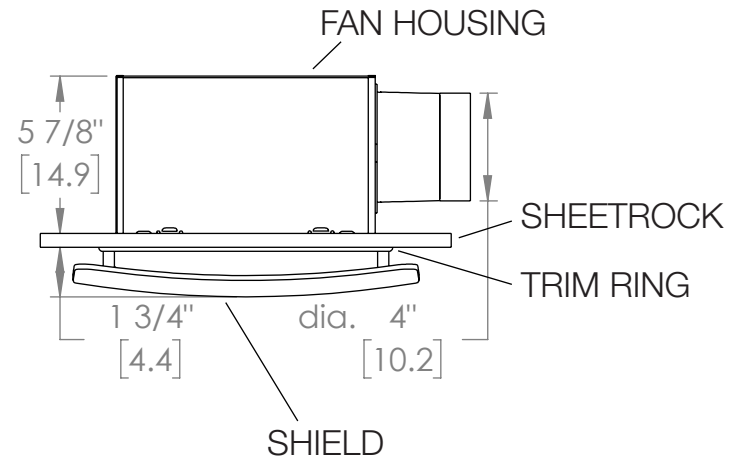

ReVent[®]

with **SheetLock[®]**
 INSTALLS IN HALF THE TIME

Sleek shield adds subtle designer look to your bathroom.

High Airflow, Low Sound.

MODEL	CFM	SONE				
RVS50	50	0.3		✓	✓	✓
RVS70	70	0.7	✓	✓	✓	✓
RVS80	80	0.8	✓	✓	✓	✓
RVS90	90	0.7	✓	✓	✓	✓
RVS110	110	1.3	✓	✓	✓	✓
RVS130	130	1.0	✓	✓	✓	✓
RVS150	150	1.0	✓	✓	✓	✓

ReVent®

DETAILED DIMENSIONS 50/70/80 CFM MODELS

ReVent®

DETAILED DIMENSIONS 90/110 CFM MODELS

ReVent®

DETAILED DIMENSIONS 130/150 CFM MODELS