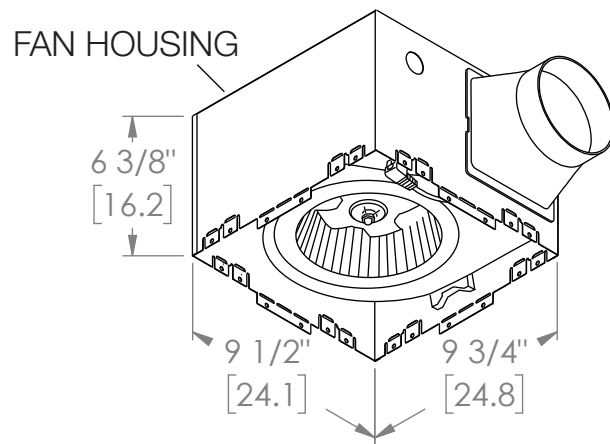

ReVent[®]

with **SheetLock[®]**
 INSTALLS IN HALF THE TIME

Sleek shield adds subtle designer look to your bathroom.

High Airflow, Low Sound.

MODEL	CFM	SONE				
RVS50	50	0.3		✓	✓	✓
RVS70	70	0.7	✓	✓	✓	✓
RVS80	80	0.8	✓	✓	✓	✓
RVS90	90	0.7	✓	✓	✓	✓
RVS110	110	1.3	✓	✓	✓	✓
RVS130	130	1.0	✓	✓	✓	✓
RVS150	150	1.0	✓	✓	✓	✓

ReVent®

DETAILED DIMENSIONS 50/70/80 CFM MODELS

ReVent®

DETAILED DIMENSIONS 90/110 CFM MODELS

ReVent®

DETAILED DIMENSIONS 130/150 CFM MODELS