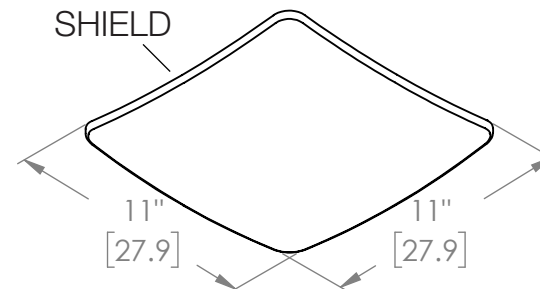

ReVent[®]

with **SheetLock[®]**
 INSTALLS IN HALF THE TIME

Sleek shield adds subtle designer look to your bathroom.

High Airflow, Low Sound.

MODEL	CFM	SONE				
RVS50	50	0.3		✓	✓	✓
RVS70	70	0.7	✓	✓	✓	✓
RVS80	80	0.8	✓	✓	✓	✓
RVS90	90	0.7	✓	✓	✓	✓
RVS110	110	1.3	✓	✓	✓	✓
RVS130	130	1.0	✓	✓	✓	✓
RVS150	150	1.0	✓	✓	✓	✓

ReVent®

DETAILED DIMENSIONS 50/70/80 CFM MODELS

ReVent®

DETAILED DIMENSIONS 90/110 CFM MODELS

ReVent®

DETAILED DIMENSIONS 130/150 CFM MODELS