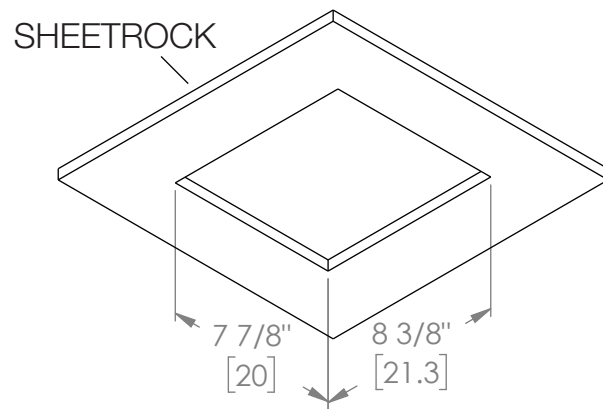

ReVent[®]

with **SheetLock[®]**
 INSTALLS IN HALF THE TIME

Sleek shield adds subtle designer look to your bathroom.

High Airflow, Low Sound.

MODEL	CFM	SONE				
RVS50	50	0.3		✓	✓	✓
RVS70	70	0.7	✓	✓	✓	✓
RVS80	80	0.8	✓	✓	✓	✓
RVS90	90	0.7	✓	✓	✓	✓
RVS110	110	1.3	✓	✓	✓	✓
RVS130	130	1.0	✓	✓	✓	✓
RVS150	150	1.0	✓	✓	✓	✓

ReVent®

DETAILED DIMENSIONS 50/70/80 CFM MODELS

ReVent®

DETAILED DIMENSIONS 90/110 CFM MODELS

ReVent®

DETAILED DIMENSIONS 130/150 CFM MODELS