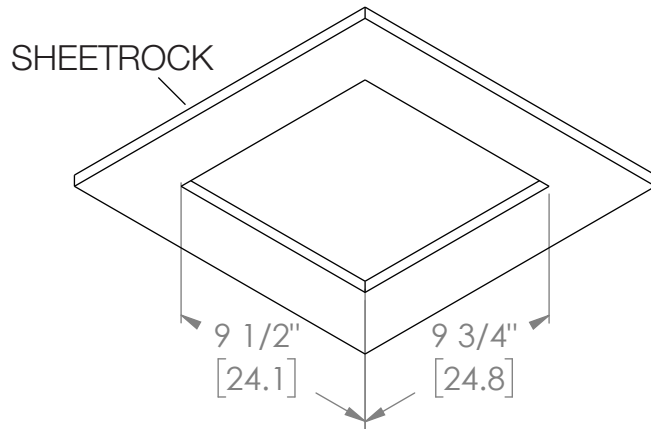

ReVent[®]

with **SheetLock[®]**
 INSTALLS IN HALF THE TIME

Sleek shield adds subtle designer look to your bathroom.

High Airflow, Low Sound.

MODEL	CFM	SONE				
RVS50	50	0.3		✓	✓	✓
RVS70	70	0.7	✓	✓	✓	✓
RVS80	80	0.8	✓	✓	✓	✓
RVS90	90	0.7	✓	✓	✓	✓
RVS110	110	1.3	✓	✓	✓	✓
RVS130	130	1.0	✓	✓	✓	✓
RVS150	150	1.0	✓	✓	✓	✓

ReVent®

DETAILED DIMENSIONS 50/70/80 CFM MODELS

ReVent®

DETAILED DIMENSIONS 90/110 CFM MODELS

ReVent®

DETAILED DIMENSIONS 130/150 CFM MODELS