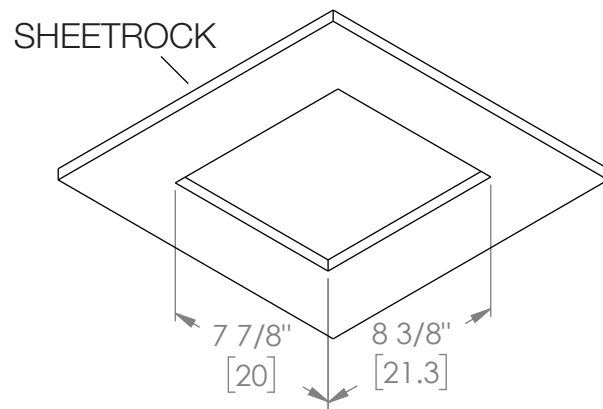

ReVent[®]

with **SheetLock[®]**
 INSTALLS IN HALF THE TIME

Sleek shield adds subtle designer look to your bathroom.

High Airflow, Low Sound.

MODEL	CFM	SONE				
RVS50	50	0.5	✓	✓	✓	✓
RVS70	70	0.9	✓	✓	✓	✓
RVS80	80	0.7	✓	✓	✓	✓
RVS110	110	1.3	✓	✓	✓	✓
RVS150	150	1.3	✓	✓	✓	✓

ReVent®

DETAILED DIMENSIONS 50/70 CFM MODELS

ReVent®

DETAILED DIMENSIONS 80 CFM MODEL

ReVent®

DETAILED DIMENSIONS 110 CFM MODEL

ReVent®

DETAILED DIMENSIONS 150 CFM MODEL