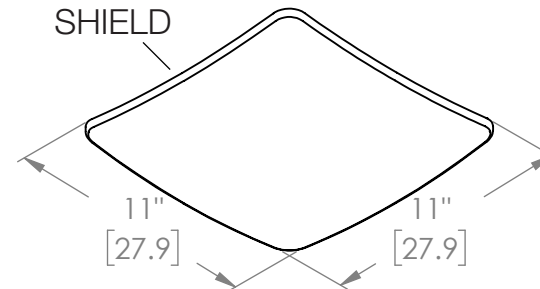

ReVent[®]

with **SheetLock[®]**
 INSTALLS IN HALF THE TIME

Sleek shield adds subtle designer look to your bathroom.

High Airflow, Low Sound.

MODEL	CFM	SONE				
RVS50	50	0.5	✓	✓	✓	✓
RVS70	70	0.9	✓	✓	✓	✓
RVS80	80	0.7	✓	✓	✓	✓
RVS110	110	1.3	✓	✓	✓	✓
RVS150	150	1.3	✓	✓	✓	✓

ReVent®

DETAILED DIMENSIONS 50/70 CFM MODELS

ReVent®

DETAILED DIMENSIONS 80 CFM MODEL

ReVent®

DETAILED DIMENSIONS 110 CFM MODEL

ReVent®

DETAILED DIMENSIONS 150 CFM MODEL