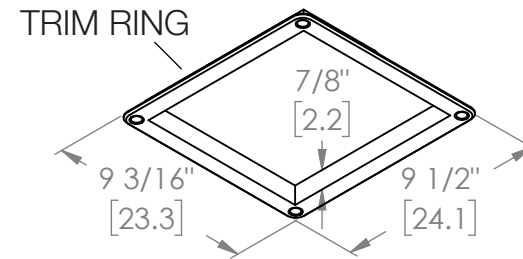

ReVent[®]

with **SheetLock[®]**
 INSTALLS IN HALF THE TIME

Sleek shield adds subtle designer look to your bathroom.

High Airflow, Low Sound.

MODEL	CFM	SONE				
RVS50	50	0.5	✓	✓	✓	✓
RVS70	70	0.9	✓	✓	✓	✓
RVS80	80	0.7	✓	✓	✓	✓
RVS110	110	1.3	✓	✓	✓	✓
RVS150	150	1.3	✓	✓	✓	✓

ReVent®

DETAILED DIMENSIONS 50/70 CFM MODELS

ReVent®

DETAILED DIMENSIONS 80 CFM MODEL

ReVent®

DETAILED DIMENSIONS 110 CFM MODEL

ReVent®

DETAILED DIMENSIONS 150 CFM MODEL