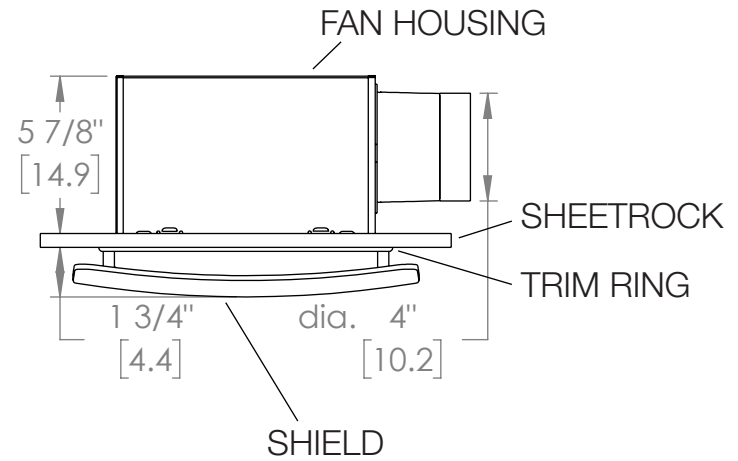

ReVent[®]

with **SheetLock[®]**
 INSTALLS IN HALF THE TIME

Sleek shield adds subtle designer look to your bathroom.

High Airflow, Low Sound.

MODEL	CFM	SONE				
RVS50	50	0.5	✓	✓	✓	✓
RVS70	70	0.9	✓	✓	✓	✓
RVS80	80	0.7	✓	✓	✓	✓
RVS110	110	1.3	✓	✓	✓	✓
RVS150	150	1.3	✓	✓	✓	✓

ReVent®

DETAILED DIMENSIONS 50/70 CFM MODELS

ReVent®

DETAILED DIMENSIONS 80 CFM MODEL

ReVent®

DETAILED DIMENSIONS 110 CFM MODEL

ReVent®

DETAILED DIMENSIONS 150 CFM MODEL