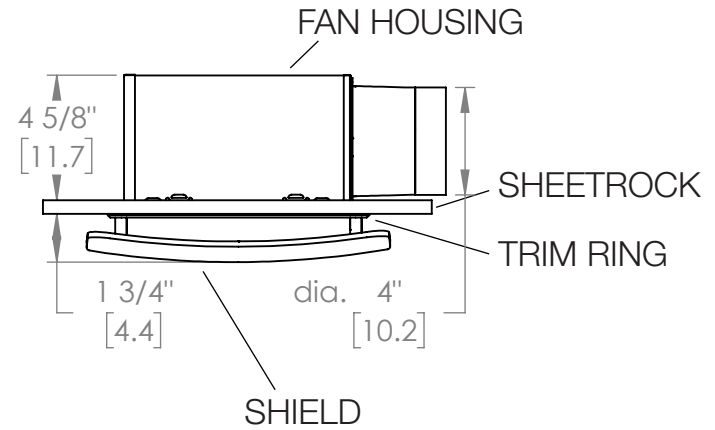

ReVent[®]

with **SheetLock[®]**
 INSTALLS IN HALF THE TIME

Sleek shield adds subtle designer look to your bathroom.

High Airflow, Low Sound.

MODEL	CFM	SONE				
RVS50	50	0.5	✓	✓	✓	✓
RVS70	70	0.9	✓	✓	✓	✓
RVS80	80	0.7	✓	✓	✓	✓
RVS110	110	1.3	✓	✓	✓	✓
RVS150	150	1.3	✓	✓	✓	✓

ReVent®

DETAILED DIMENSIONS 50/70 CFM MODELS

ReVent®

DETAILED DIMENSIONS 80 CFM MODEL

ReVent®

DETAILED DIMENSIONS 110 CFM MODEL

ReVent®

DETAILED DIMENSIONS 150 CFM MODEL