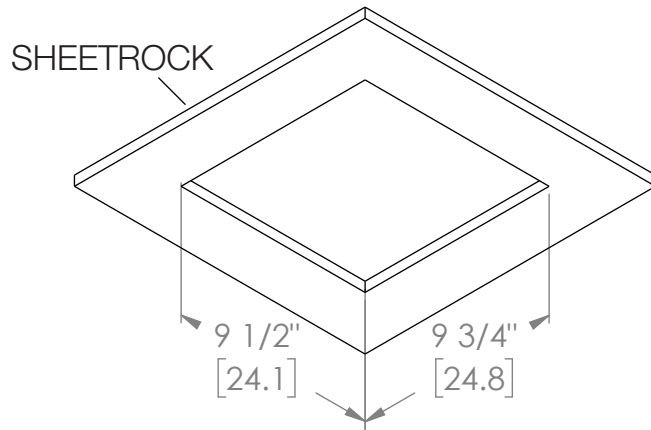

ReVent[®]

with **SheetLock[®]**
 INSTALLS IN HALF THE TIME

Sleek shield adds subtle designer look to your bathroom.

High Airflow, Low Sound.

MODEL	CFM	SONE				
RVS50	50	0.5	✓	✓	✓	✓
RVS70	70	0.9	✓	✓	✓	✓
RVS80	80	0.7	✓	✓	✓	✓
RVS110	110	1.3	✓	✓	✓	✓
RVS150	150	1.3	✓	✓	✓	✓

ReVent®

DETAILED DIMENSIONS 50/70 CFM MODELS

ReVent®

DETAILED DIMENSIONS 80 CFM MODEL

ReVent®

DETAILED DIMENSIONS 110 CFM MODEL

ReVent®

DETAILED DIMENSIONS 150 CFM MODEL