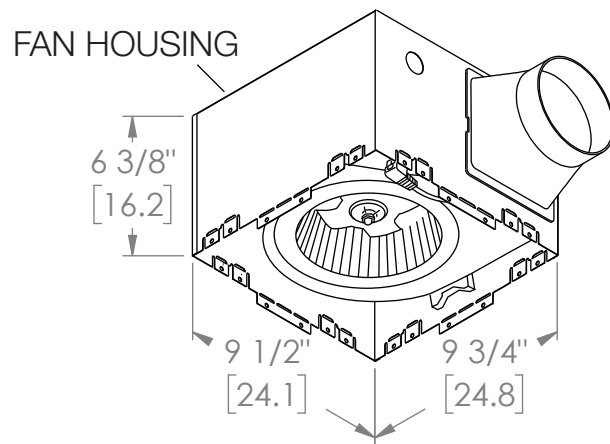

ReVent[®]

with **SheetLock[®]**
 INSTALLS IN HALF THE TIME

Sleek shield adds subtle designer look to your bathroom.

High Airflow, Low Sound.

MODEL	CFM	SONE				
RVS50	50	0.5	✓	✓	✓	✓
RVS70	70	0.9	✓	✓	✓	✓
RVS80	80	0.7	✓	✓	✓	✓
RVS110	110	1.3	✓	✓	✓	✓
RVS150	150	1.3	✓	✓	✓	✓

ReVent®

DETAILED DIMENSIONS 50/70 CFM MODELS

ReVent®

DETAILED DIMENSIONS 80 CFM MODEL

ReVent®

DETAILED DIMENSIONS 110 CFM MODEL

ReVent®

DETAILED DIMENSIONS 150 CFM MODEL