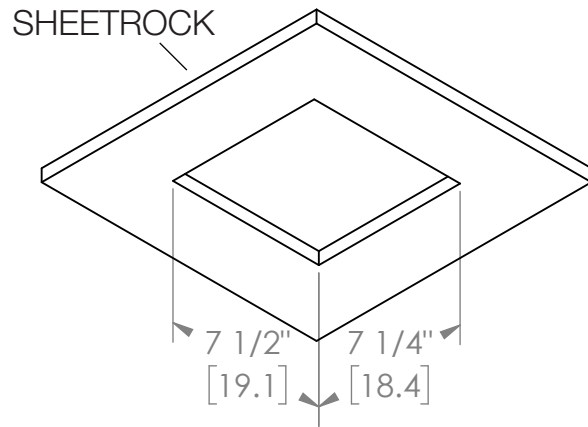

ReVent[®]

with **SheetLock[®]**
 INSTALLS IN HALF THE TIME

Sleek shield adds subtle designer look to your bathroom.

High Airflow, Low Sound.

MODEL	CFM	SONE				
RVS50	50	0.5	✓	✓	✓	✓
RVS70	70	0.9	✓	✓	✓	✓
RVS80	80	0.7	✓	✓	✓	✓
RVS110	110	1.3	✓	✓	✓	✓
RVS150	150	1.3	✓	✓	✓	✓

ReVent®

DETAILED DIMENSIONS 50/70 CFM MODELS

ReVent®

DETAILED DIMENSIONS 80 CFM MODEL

ReVent®

DETAILED DIMENSIONS 110 CFM MODEL

ReVent®

DETAILED DIMENSIONS 150 CFM MODEL