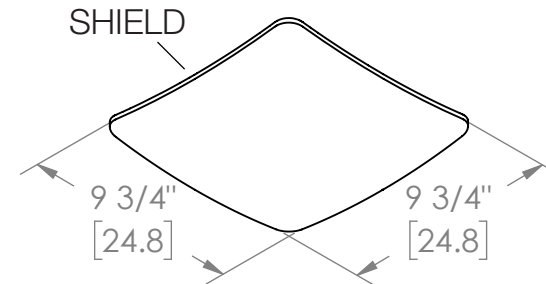

ReVent[®]

with **SheetLock[®]**
 INSTALLS IN HALF THE TIME

Sleek shield adds subtle designer look to your bathroom.

High Airflow, Low Sound.

MODEL	CFM	SONE				
RVS50	50	0.5	✓	✓	✓	✓
RVS70	70	0.9	✓	✓	✓	✓
RVS80	80	0.7	✓	✓	✓	✓
RVS110	110	1.3	✓	✓	✓	✓
RVS150	150	1.3	✓	✓	✓	✓

ReVent®

DETAILED DIMENSIONS 50/70 CFM MODELS

ReVent®

DETAILED DIMENSIONS 80 CFM MODEL

ReVent®

DETAILED DIMENSIONS 110 CFM MODEL

ReVent®

DETAILED DIMENSIONS 150 CFM MODEL