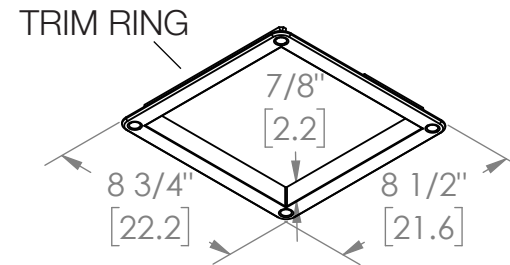

ReVent[®]

with **SheetLock[®]**
 INSTALLS IN HALF THE TIME

Sleek shield adds subtle designer look to your bathroom.

High Airflow, Low Sound.

MODEL	CFM	SONE				
RVS50	50	0.5	✓	✓	✓	✓
RVS70	70	0.9	✓	✓	✓	✓
RVS80	80	0.7	✓	✓	✓	✓
RVS110	110	1.3	✓	✓	✓	✓
RVS150	150	1.3	✓	✓	✓	✓

ReVent®

DETAILED DIMENSIONS 50/70 CFM MODELS

ReVent®

DETAILED DIMENSIONS 80 CFM MODEL

ReVent®

DETAILED DIMENSIONS 110 CFM MODEL

ReVent®

DETAILED DIMENSIONS 150 CFM MODEL