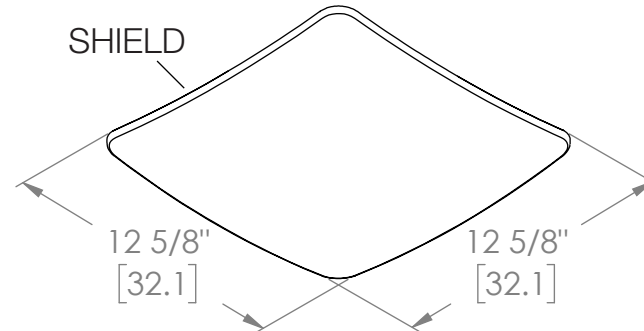

ReVent[®]

with **SheetLock[®]**
 INSTALLS IN HALF THE TIME

Sleek shield adds subtle designer look to your bathroom.

High Airflow, Low Sound.

MODEL	CFM	SONE				
RVS50	50	0.5	✓	✓	✓	✓
RVS70	70	0.9	✓	✓	✓	✓
RVS80	80	0.7	✓	✓	✓	✓
RVS110	110	1.3	✓	✓	✓	✓
RVS150	150	1.3	✓	✓	✓	✓

ReVent®

DETAILED DIMENSIONS 50/70 CFM MODELS

ReVent®

DETAILED DIMENSIONS 80 CFM MODEL

ReVent®

DETAILED DIMENSIONS 110 CFM MODEL

ReVent®

DETAILED DIMENSIONS 150 CFM MODEL