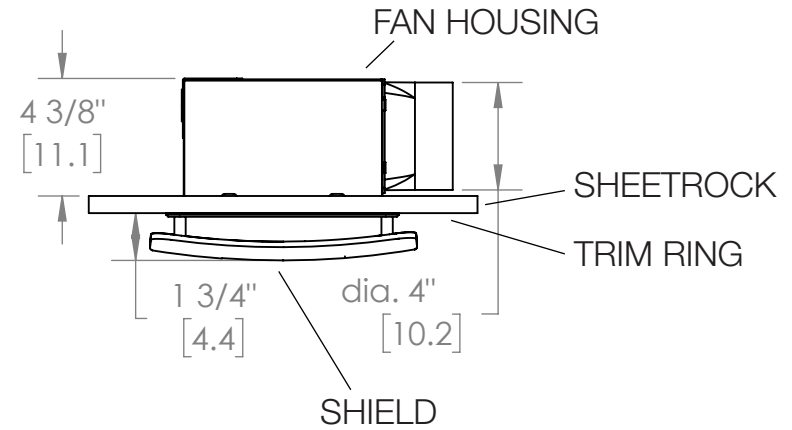

ReVent[®]

with **SheetLock[®]**
 INSTALLS IN HALF THE TIME

Sleek shield adds subtle designer look to your bathroom.

High Airflow, Low Sound.

MODEL	CFM	SONE				
RVS50	50	0.5	✓	✓	✓	✓
RVS70	70	0.9	✓	✓	✓	✓
RVS80	80	0.7	✓	✓	✓	✓
RVS110	110	1.3	✓	✓	✓	✓
RVS150	150	1.3	✓	✓	✓	✓

ReVent®

DETAILED DIMENSIONS 50/70 CFM MODELS

ReVent®

DETAILED DIMENSIONS 80 CFM MODEL

ReVent®

DETAILED DIMENSIONS 110 CFM MODEL

ReVent®

DETAILED DIMENSIONS 150 CFM MODEL