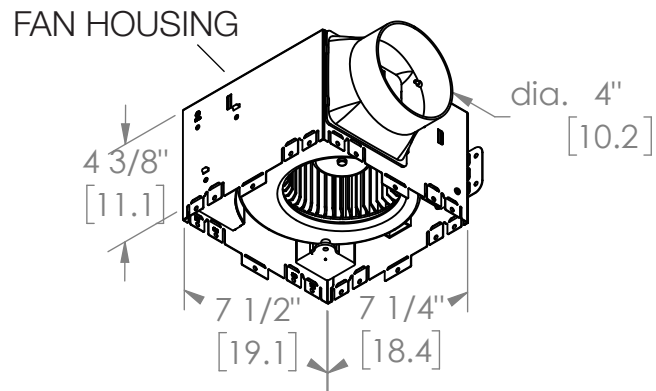

ReVent[®]

with **SheetLock[®]**
 INSTALLS IN HALF THE TIME

Sleek shield adds subtle designer look to your bathroom.

High Airflow, Low Sound.

MODEL	CFM	SONE				
RVS50	50	0.5	✓	✓	✓	✓
RVS70	70	0.9	✓	✓	✓	✓
RVS80	80	0.7	✓	✓	✓	✓
RVS110	110	1.3	✓	✓	✓	✓
RVS150	150	1.3	✓	✓	✓	✓

ReVent®

DETAILED DIMENSIONS 50/70 CFM MODELS

ReVent®

DETAILED DIMENSIONS 80 CFM MODEL

ReVent®

DETAILED DIMENSIONS 110 CFM MODEL

ReVent®

DETAILED DIMENSIONS 150 CFM MODEL