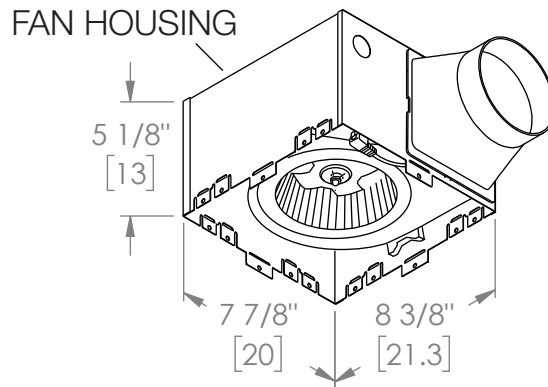

ReVent[®]

with **SheetLock[®]**
 INSTALLS IN HALF THE TIME

Sleek shield adds subtle designer look to your bathroom.

High Airflow, Low Sound.

MODEL	CFM	SONE				
RVS50	50	0.5	✓	✓	✓	✓
RVS70	70	0.9	✓	✓	✓	✓
RVS80	80	0.7	✓	✓	✓	✓
RVS110	110	1.3	✓	✓	✓	✓
RVS150	150	1.3	✓	✓	✓	✓

ReVent®

DETAILED DIMENSIONS 50/70 CFM MODELS

ReVent®

DETAILED DIMENSIONS 80 CFM MODEL

ReVent®

DETAILED DIMENSIONS 110 CFM MODEL

ReVent®

DETAILED DIMENSIONS 150 CFM MODEL